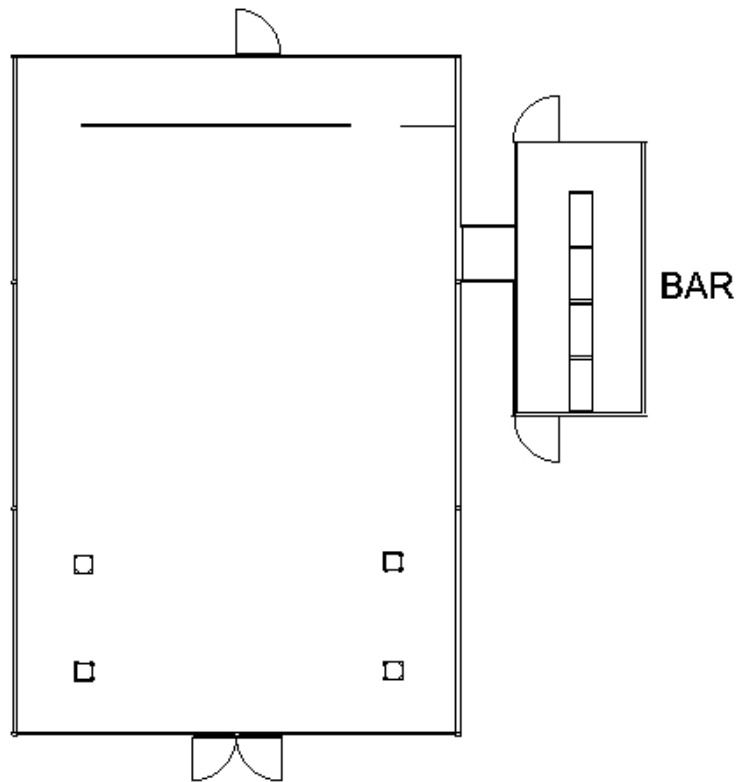

Undercover Events

8M X 15M STRUCTURE

Client	Home House 2016			Event ref	Home house 2016		
Event title				Drawing number		Drawn By	Nick Maksimov
Venue		Event date (s)		Structure size	8m x 15m	Date	06/09/2016